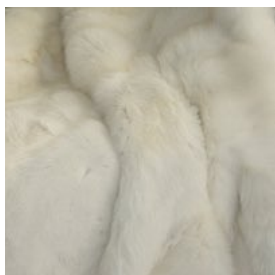

MIYABI CASA

WWW.MIYABICASA.COM | MIYABI@MIYABICASA.COM

MIYABI CASA

SMOOTH | THROW

NATURAL ORILAG
120cm x 180cm | 47 x 71" or
180cm x 240cm | 71 X 95"

LACE | PUFF

DIA OVAL 40cm x 35cm x H 55cm
DIA OVAL 16" x 13,5" x H 22"

SILVER | CUSHION

FOX (FULL HIDES)
60cm x 60cm | 24 x 24"

SNOW | THROW

FOX (FULL HIDES)
140cm x 200cm | 55 x 79" or
200cm x 280cm | 79 x 110"

CLASSIC INCISION | HANDTUFTED RUG

ALPACA - SHEEP - SILK
ht boucle 8mm | 0,3" - 10mm | 0,4" - 16mm | 0,6"
cut pile - bespoke measures

AC COLOR | CUSHION

RABBIT
30cm x 60cm | 12 x 24"