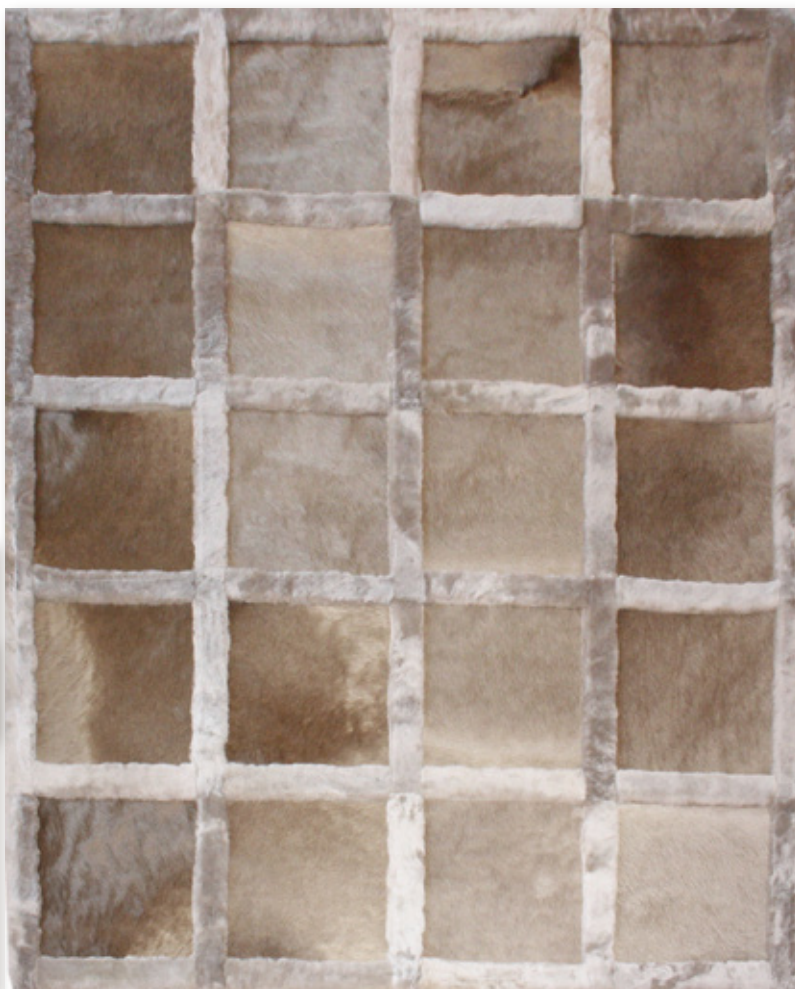

BLENDDED  
*collection*

COBRA  
RUG

Material:  
Cowhide and bovine leather

Dimensions:  
140 x 200 cm | 4,60 x 6,55'  
170 x 230 cm | 5,55 x 7,55'  
200 x 290 cm | 6,55 x 9,50'

Border:  
10 cm | 4"

Modules:  
30 x 30 cm | 12 x 12"

Custom sized:  
On request

For more information:

GINGER  
RUG

Material:  
Merinillo lamb and cowhide

Dimensions:  
145 x 180 cm | 4,75 x 5,90'  
180 x 250 cm | 5,90 x 8,20'  
250 x 320 cm | 8,20 x 10,50'

Modules:  
36 x 36 cm | 14 x 14"

Custom sized:  
On request

For more information:

HUT  
RUG

Material:  
Cowhide and Mongolian goat

Dimensions:  
140 x 200 cm | 4,60 x 6,55'  
170 x 230 cm | 5,55 x 7,55'  
200 x 290 cm | 6,55 x 9,50'

Border:  
10 cm | 4"

Border:  
10 cm | 4"

Modules:  
30 x 30 cm | 12 x 12"

Custom sized:  
On request

For more information:

VITA  
RUG

Material:  
Merinillo lamb and cowhide

Dimensions:  
150 x 200 cm | 4,90 x 6,55'  
180 x 240 cm | 5,90 x 7,85'  
240 x 320 cm | 7,85 x 10,50'