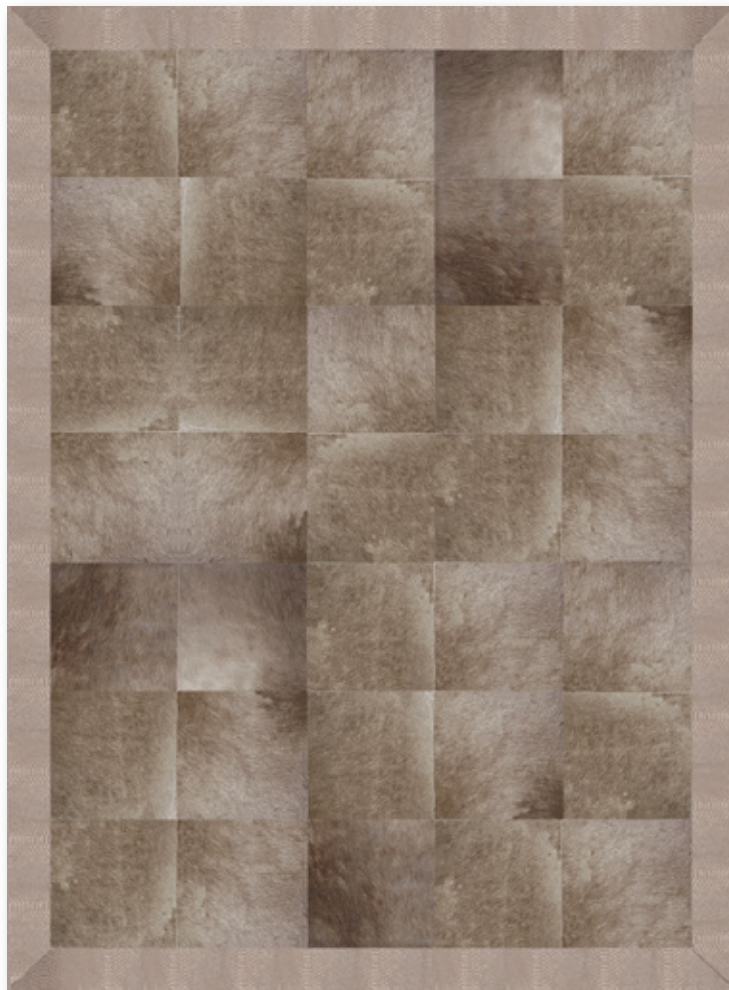

BLENDDED  
*collection*

COBRA  
RUG

Material:  
Cowhide and bovine leather

Dimensions:  
140 x 200 cm | 4,60 x 6,55'  
170 x 230 cm | 5,55 x 7,55'  
200 x 290 cm | 6,55 x 9,50'

Border:  
10 cm | 4"

Modules:  
30 x 30 cm | 12 x 12"

Custom sized:  
On request

For more information:

GINGER  
RUG

Material:  
Merinillo lamb and cowhide

Dimensions:  
145 x 180 cm | 4,75 x 5,90'  
180 x 250 cm | 5,90 x 8,20'  
250 x 320 cm | 8,20 x 10,50'

Modules:  
36 x 36 cm | 14 x 14"

Custom sized:  
On request

For more information:

HUT  
RUG

Material:  
Cowhide and Mongolian goat

Dimensions:  
140 x 200 cm | 4,60 x 6,55'  
170 x 230 cm | 5,55 x 7,55'  
200 x 290 cm | 6,55 x 9,50'

Border:  
10 cm | 4"

Modules:  
30 x 30 cm | 12 x 12"

Custom sized:  
On request

For more information:

VIA  
RUG

Material:  
Merinillo lamb and cowhide

Dimensions:  
150 x 200 cm | 4,90 x 6,55'  
180 x 240 cm | 5,90 x 7,85'  
240 x 320 cm | 7,85 x 10,50'