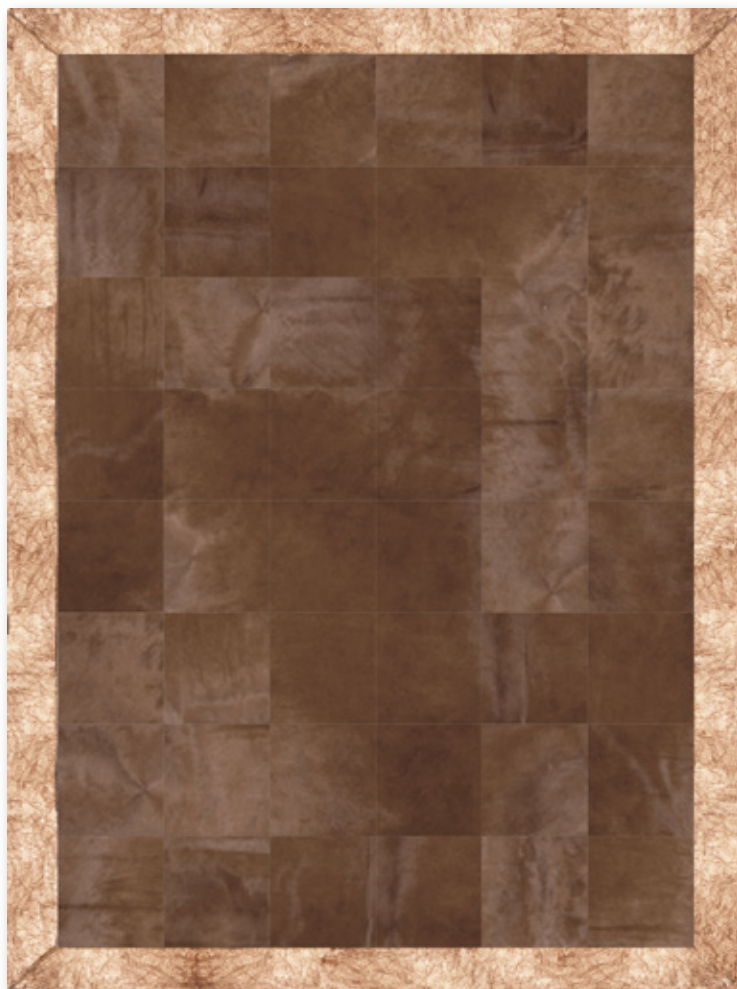

PETRA
RUG

Material:
Cowhide and metal leather

Dimensions:
140 x 200 cm | 4,60 x 6,55'
170 x 230 cm | 5,55 x 7,55'
200 x 290 cm | 6,55 x 9,50'

Border:
10 cm | 4"

Modules:
30 x 30 cm | 12 x 12"

Custom sized:
On request

For more information:

VITA
RUG