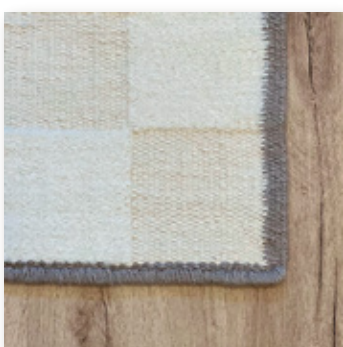

CHIARA
RUG

Material:

90% Alpaca | 10% Nylon

Dimensions:

Rectangular

180 x 240 cm | 5,90 x 7,85'

200 x 300 cm | 6,70 x 10'

300 x 400 cm | 10x 13,30'

Round

200 cm | 6,70'

250 cm | 8,33'

300 cm | 10'

Custom sized:

On request

For more information:

ICA
RUG