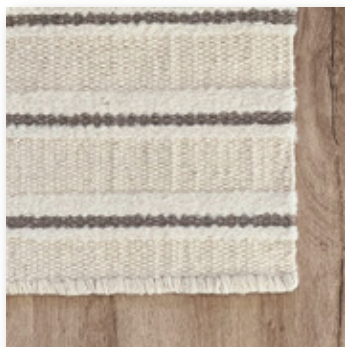

ICA
RUG

Material:
90% Alpaca | 10% Nylon

Dimensions:
Rectangular
180 x 240 cm | 5,90 x 7,85'
200 x 300 cm | 6,70 x 10'
300 x 400 cm | 10x 13,30'
Round
200 cm | 6,70'
250 cm | 8,33'
300 cm | 10'

Custom sized:
On request

For more information:

MORAY
RUG

Material:
90% Alpaca | 10% Nylon

Dimensions:
Rectangular
180 x 240 cm | 5,90 x 7,85'
200 x 300 cm | 6,70 x 10'
300 x 400 cm | 10x 13,30'
Round
200 cm | 6,70'
250 cm | 8,33'
300 cm | 10'

Custom sized:
On request

For more information: