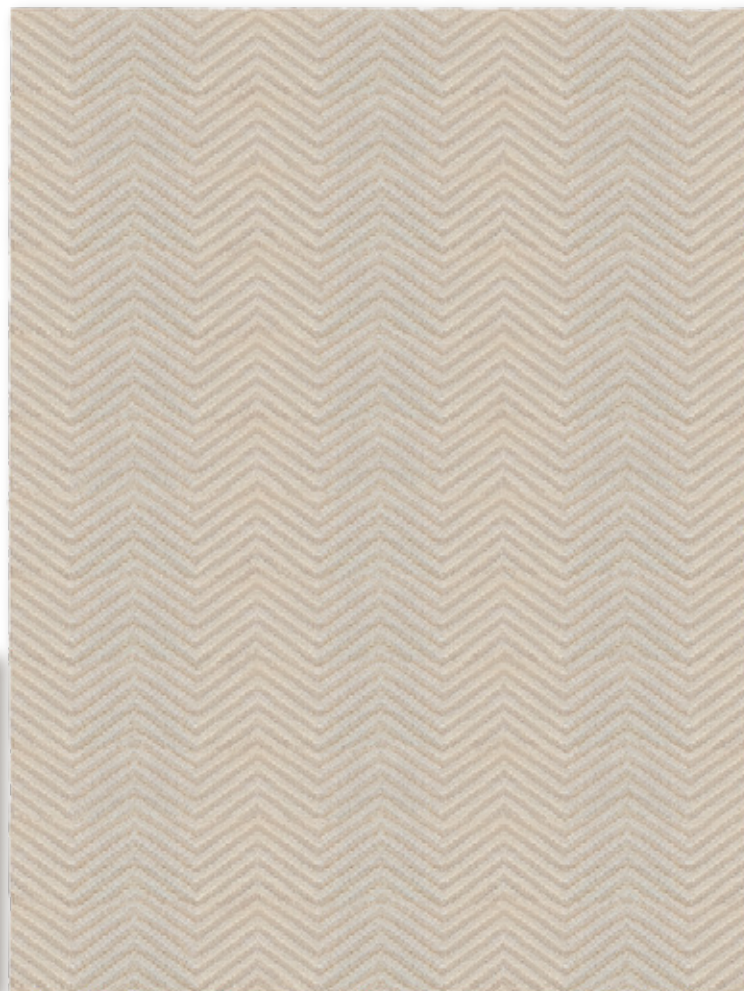

For more information:

MORAY
RUG

Material:
90% Alpaca | 10% Nylon

Dimensions:
Rectangular
180 x 240 cm | 5,90 x 7,85'
200 x 300 cm | 6,70 x 10'
300 x 400 cm | 10x 13,30'
Round
200 cm | 6,70'
250 cm | 8,33'
300 cm | 10'

200 x 300 cm | 6,70 x 10'

300 x 400 cm | 10x 13,30'

Round

200 cm | 6,70'

250 cm | 8,33'

300 cm | 10'

Custom sized:

On request

For more information:

SAYATE
RUG

Material:

90% Alpaca | 10% Nylon

Dimensions:

Rectangular

180 x 240 cm | 5,90 x 7,85'

200 x 300 cm | 6,70 x 10'